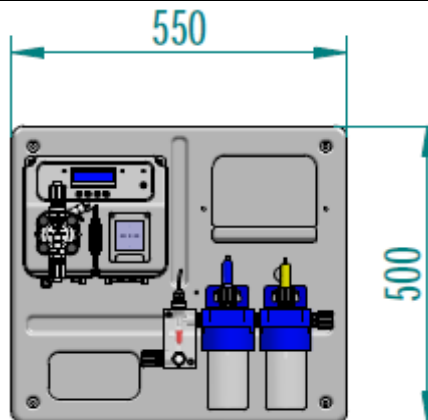

Specifications subjected to change without notice

Via Maestri del Lavoro,5 - 02100 Vazia (RI) - ITALY Tel.:+ 39(0)746-229064; Fax:+ 39(0)746-221224
e-mail: info@microdos.it ; Web site: www.microdos.it